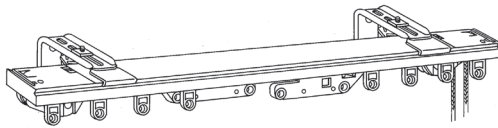

Architrac® Series 93001 Assembled Set

TRACK STYLE

DIMENSIONS

Track Overview

- Assembled set includes all necessary components
- Low profile track (5/8")
- Self lubricating end pulleys
- Front loading carriers for easy installation
- Can be curved or bent
- Wall or ceiling mount available

Available Colors

White

Available Draw Types

Hand

Baton

Cord

Specifications

PROFILE	DESCRIPTION	MATERIAL	HEADING STYLE	MOUNT	DRAW	MAX. TRACK SET LENGTH (FT.)	MAX. FABRIC WEIGHT (LBS.)		LBS. PER FT.	
	93001 Cord Draw, Hand/Baton Draw can be angular bent using 12" radius or circular curved	Extruded of 0.050" 6063T5 aluminum alloy etched and anodized.	Pleated, Ripplefold™	Ceiling, Wall, Recessed	One-Way	-	1/2" Pulley	lbs. per ft.	3/4" Pulley	lbs. per ft.
						16	32	2	32	2
					Two-Way	32	32	1	64	2

Maximum track lengths and maximum fabric weights do not apply to curved tracks. Send complete specifications to customer service for feasibility.

Installation

Install according to instructions.

WALL MOUNT