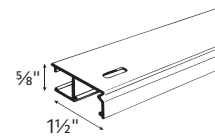

Architrac® Series 93001 Assembled Set

TRACK STYLE

DIMENSIONS

Track Overview

- Assembled set includes all necessary components
- Low profile track (5/8")
- Self lubricating end pulleys
- Front loading carriers for easy installation
- Can be curved or bent
- Wall or ceiling mount available

Available Colors

White

Available Draw Types

Hand

Baton

Cord

Specifications

PROFILE	DESCRIPTION	MATERIAL	HEADING STYLE	MOUNT	DRAW	MAX. TRACK SET LENGTH (FT.)	MAX. FABRIC WEIGHT (LBS.)		LBS. PER FT.	
	93001 Cord Draw, Hand/Baton Draw can be angular bent using 12" radius or circular curved	Extruded of 0.050" 6063T5 aluminum alloy etched and anodized.	Pleated, Ripplefold™	Ceiling, Wall, Recessed	One-Way	-	1/2" Pulley	lbs. per ft.	3/4" Pulley	lbs. per ft.
						16	32	2	32	2
					Two-Way	32	32	1	64	2

Maximum track lengths and maximum fabric weights do not apply to curved tracks. Send complete specifications to customer service for feasibility.

Installation

Install according to instructions.

WALL MOUNT