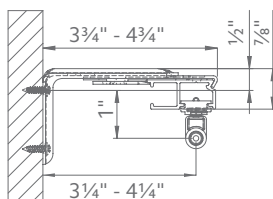

Architrac® Series 93001 Assembled Set

TRACK STYLE

DIMENSIONS

Track Overview

- Assembled set includes all necessary components
- Low profile track (5/8")
- Self lubricating end pulleys
- Front loading carriers for easy installation
- Can be curved or bent
- Wall or ceiling mount available

Available Colors

White

Available Draw Types

Hand

Baton

Cord

Specifications

PROFILE	DESCRIPTION	MATERIAL	HEADING STYLE	MOUNT	DRAW	MAX. TRACK SET LENGTH (FT.)	MAX. FABRIC WEIGHT (LBS.)		LBS. PER FT.	
	93001 Cord Draw, Hand/Baton Draw can be angular bent using 12" radius or circular curved	Extruded of 0.050" 6063T5 aluminum alloy etched and anodized.	Pleated, Ripplefold™	Ceiling, Wall, Recessed	One-Way	-	1/2" Pulley	lbs. per ft.	3/4" Pulley	lbs. per ft.
						16	32	2	32	2
					Two-Way	32	32	1	64	2

Maximum track lengths and maximum fabric weights do not apply to curved tracks. Send complete specifications to customer service for feasibility.

Installation

Install according to instructions.

WALL MOUNT